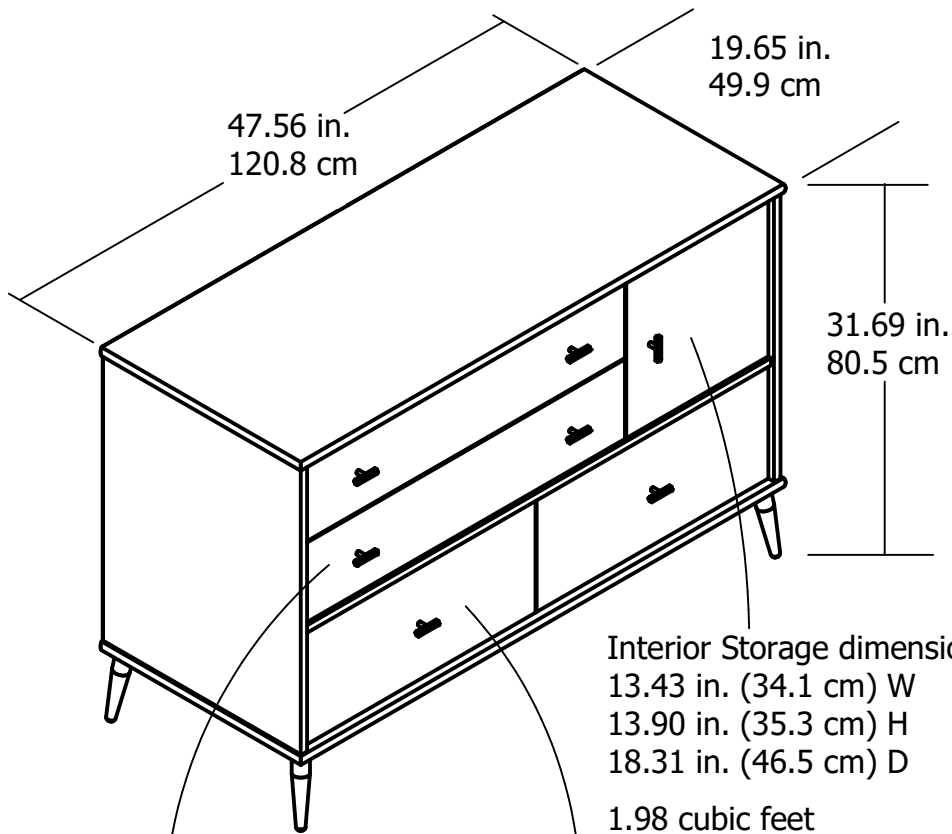

**1132**

Interior Upper Drawer dimensions:  
26.69 in. (75.4 cm) W  
4.04 in. (10.3 cm) H  
12.97 in. (32.9 cm) D  
0.81 cubic feet each

Interior Lower Drawer dimensions:  
20.47 in. (52.0 cm) W  
5.89 in. (14.9 cm) H  
12.97 in. (32.9 cm) D  
0.91 cubic feet each

Wood Breakdown: 92%  
Total storage: 5.42 cubic feet

Overall Product Size:  
29.69"W x 19.69"D x 74.29"H  
75.4cm W x 50cm D x 188.7cm H

Maximum Weight Capacities  
Unit Weight: 110 lbs. (50 kg)