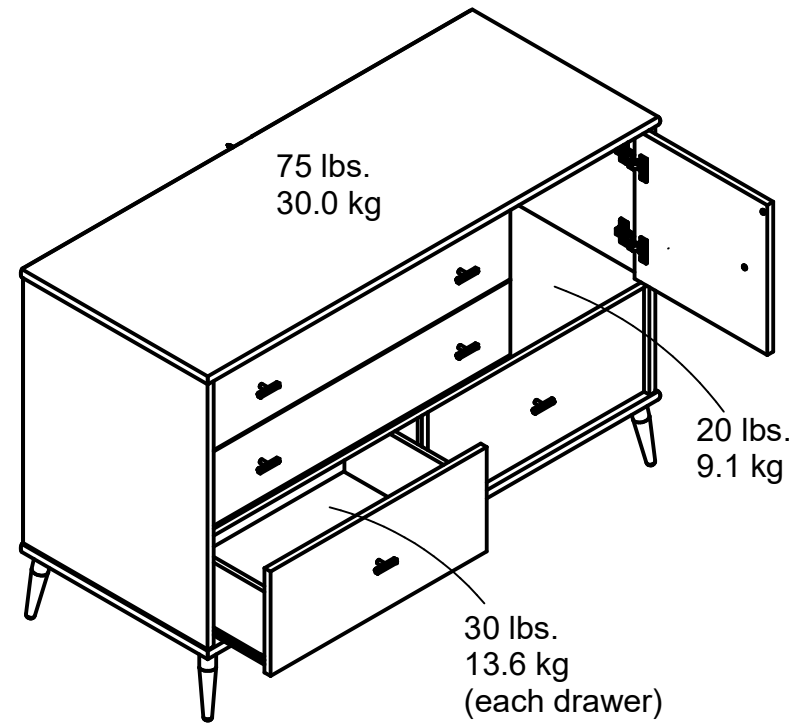

**1132**

Interior Upper Drawer dimensions:  
26.69 in. (75.4 cm) W  
4.04 in. (10.3 cm) H  
12.97 in. (32.9 cm) D  
0.81 cubic feet each

Interior Lower Drawer dimensions:  
20.47 in. (52.0 cm) W  
5.89 in. (14.9 cm) H  
12.97 in. (32.9 cm) D  
0.91 cubic feet each

Wood Breakdown: 92%  
Total storage: 5.42 cubic feet

Overall Product Size:  
29.69"W x 19.69"D x 74.29"H  
75.4cm W x 50cm D x 188.7cm H

Maximum Weight Capacities  
Unit Weight: 110 lbs. (50 kg)